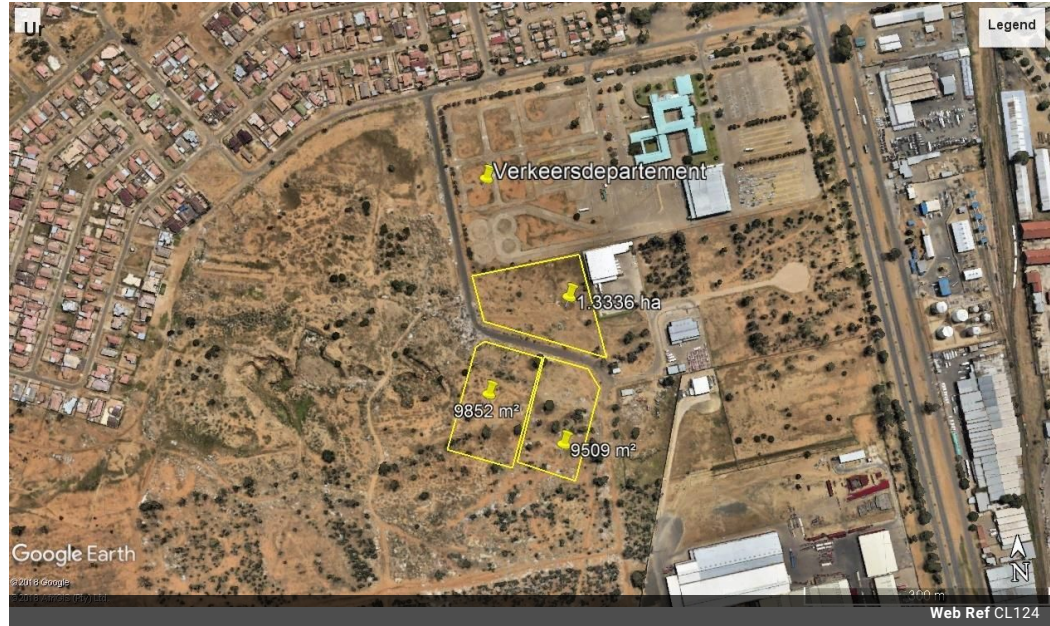

## POA

3 x Industrial stands Behind the Traffic Department

The three properties are sold collectively or separately

Erf 1 - 1.3336 ha  
Erf 2 - 9509 sqm  
Erf 3 - 9852 sqm

## Features

**Zoning** Commercial

**Sizes**

Floor Size 19,361m<sup>2</sup>