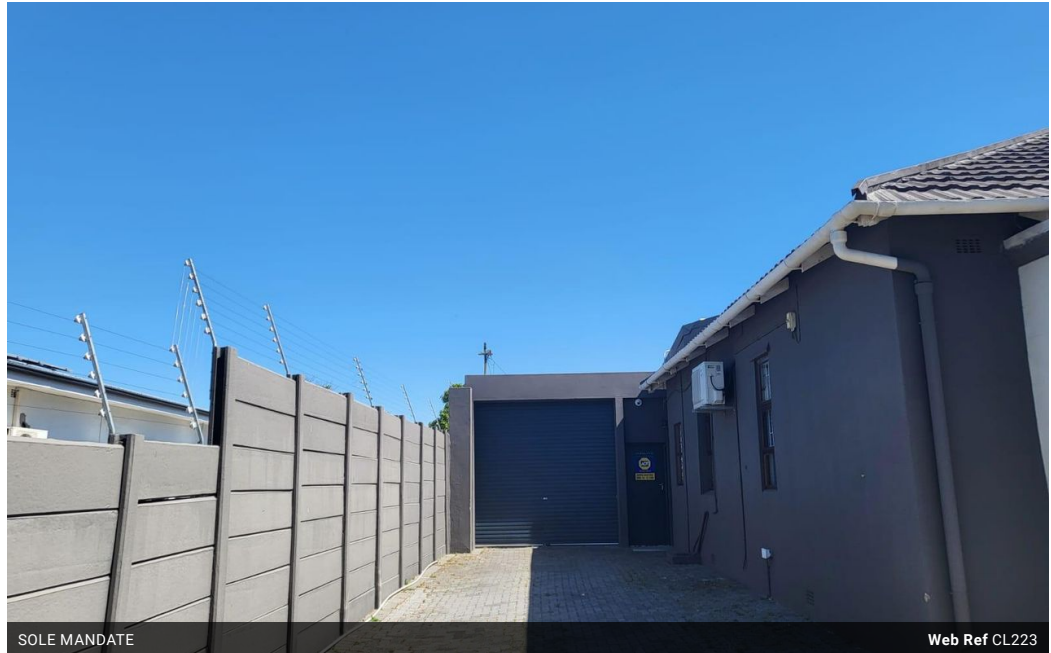

Walter Fisher
082 926 1376
walter.fisher@homeandhectare.com

Contact Home and Hectare
Eastern Cape

041 5811744

43B - 6th Avenue
Walmer
Port Elizabeth
6070

900m² Vacant Land To Let in Walmer

SOLE MANDATE

Web Ref CL223

R12 per m²

Gross Monthly Rental R10,800 Excl. VAT

VACANT LAND TO LET

ALL PURPOSE VACANT LAND TO LET
SUITABLE FOR CAR HIRE
D.I.Y STORAGE
GENERAL STORAGE
EXTREMELY CENTRAL
VERY SECURE

Features

Extras

Security 24 Hour Access Alarm System Driveway Electric Gate Totally Fenced Totally Walled