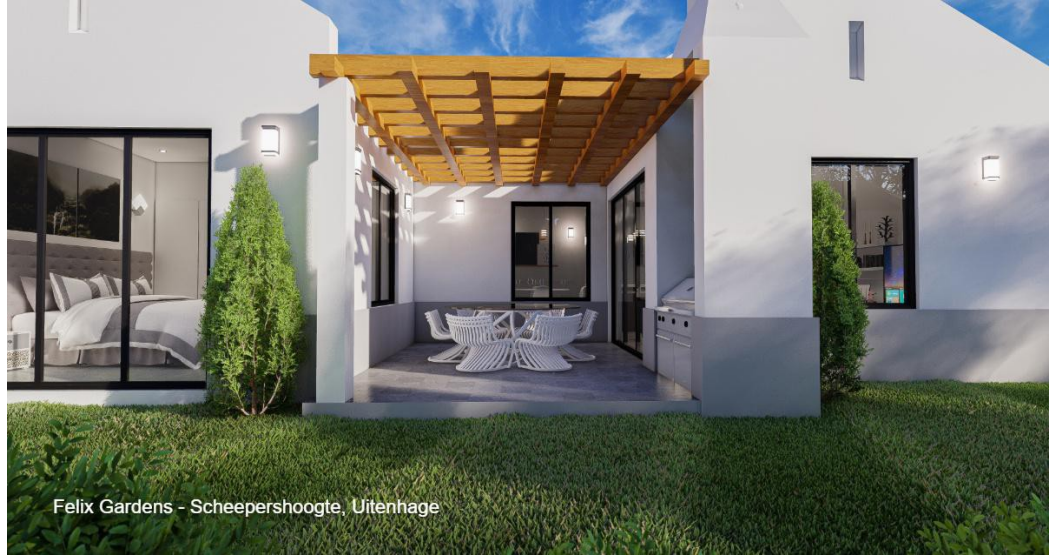

Linda Dent
0827741822
lindzdent@gmail.com

Contact Home and Hectare
Eastern Cape

041 5811744

43B - 6th Avenue
Walmer
Port Elizabeth
6070

Felix Gardens - Scheepershoogte, Uitenhage

Web Ref ND9

Felix Gardens

Simplexes (4)
From R895,000
Size from 70m² to 84m²

Upmarket, contemporary style homes

Features

- ✓ Felix Gardens ... so exciting and new!! What's not to love!!
- ✓ Plan Options:
 - ✓ B2 - 2 bed, 2 bath, single garage R935,000
 - ✓ D2 - 2 bed, 2 bath, single garage R1,005,000
 - ✓ I - 3 bed, 2 ...
- ✓ Choose a unit between 70.94 sqm and 84.50 sqm excluding the entrance and garage.
- ✓ A2 - 2 bed, 2 bath, single garage R895,000
- ✓ C2 - 2 bed, 2 bath, single garage R985,000
- ✓ H2 - 3 bed, 2 bath, double garage R1,270,000