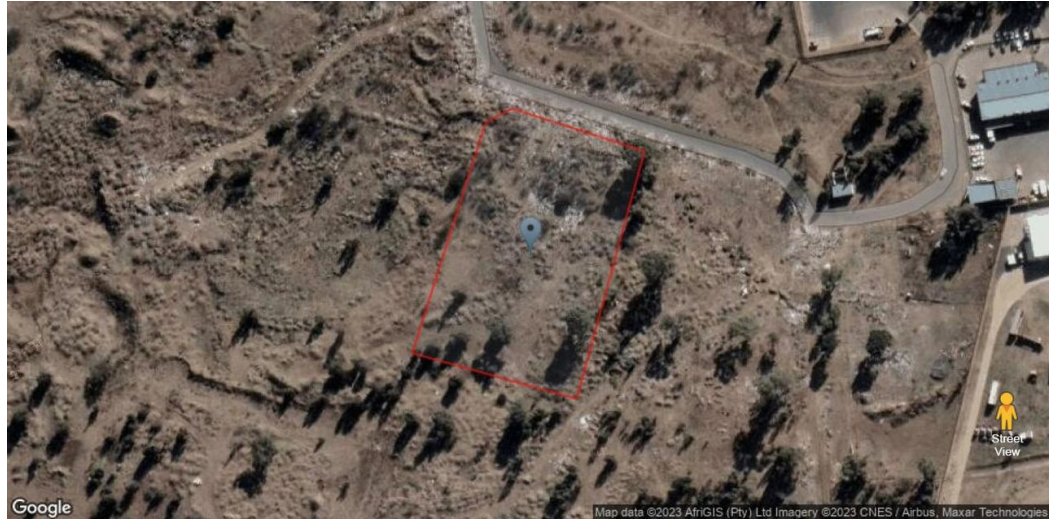

Andre Botha
072 610 1271
andre.botha@homeandhectare.com

Contact Home and Hectare Free State

060 5004605

Shop 26 Pretty Gardens
Langenhoven Park
Bloemfontein