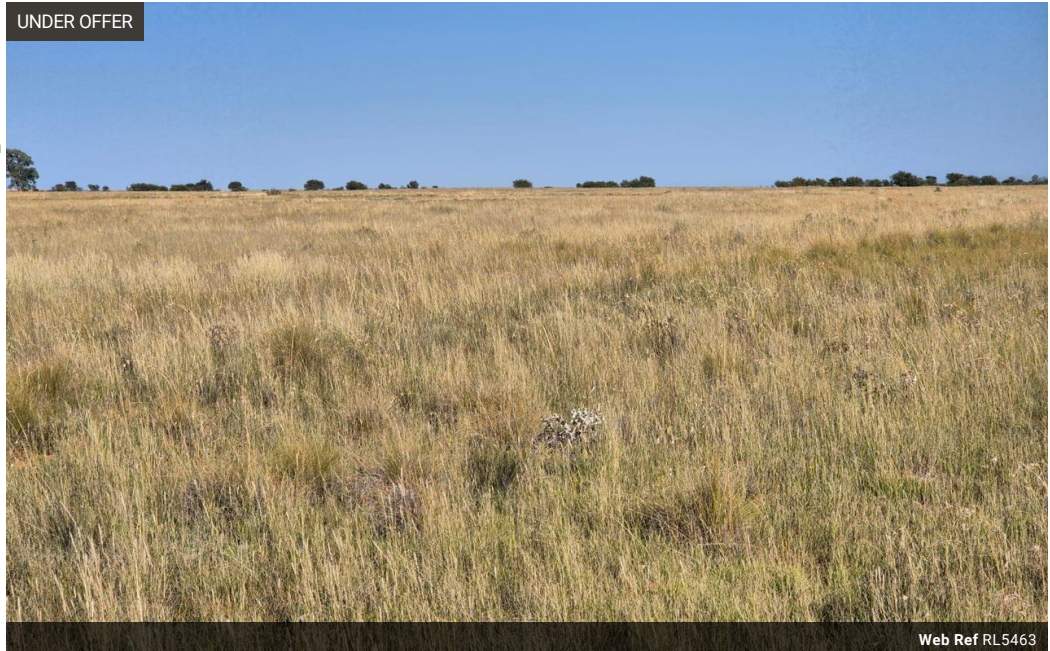

Marthin Venter
082 417 7823
marthin.venter@homeandhectare.com

Contact Home and Hectare Free State

060 5004605

Shop 26 Pretty Gardens
Langenhoven Park
Bloemfontein

UNDER OFFER